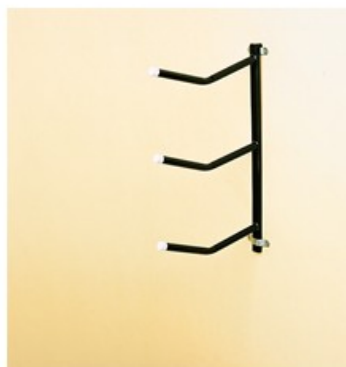

## Removable Clip on Saddle Rack- triple arm

Reference: T03

**£19.18**

When detachability is the key! Has two wall brackets. Tough construction with bright zinc plated brackets and black stubbyfine coated arms. Height 77cm, Width 11cm, Projection 46cm, Weight 2kg.